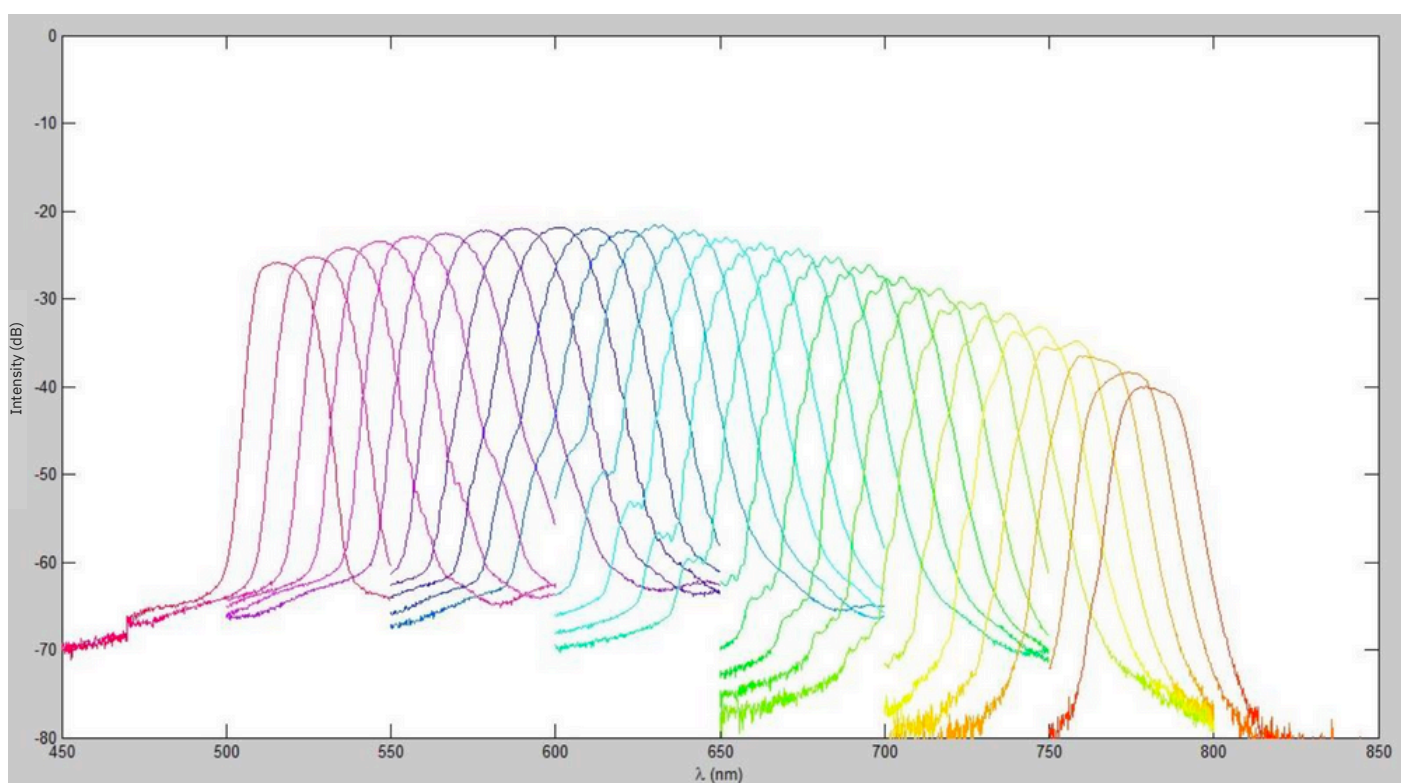

Boreal

Supercontinuum laser emission filtered in different bands of 20 nm bandwidth and central wavelength progressively tuned with 10nm steps.